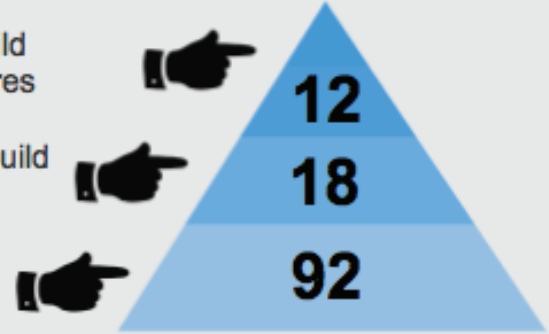

### Proprietary Architecture

Number of **months** of lead time to build replication of Nomadesk security features

Number of **months** of lead time to build complete Nomadesk replication

Number of **man-years** in Nomadesk development